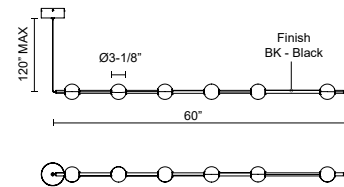

Adjustable Side Canopy Option

KUZCO

CANADA: 19054 28TH AVENUE - SURREY, BC V3Z 6M3
USA: 3035 E. LONE MOUNTAIN ROAD - LAS VEGAS, NV 89081

WWW.KUZCOLIGHTING.COM

© 2021 KUZCO LIGHTING. ALL RIGHTS RESERVED.

COMMENT