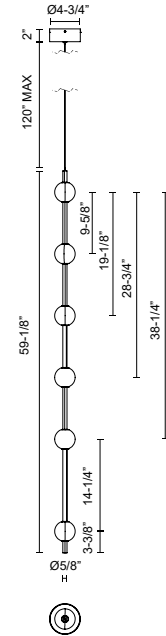

MISAKI
PD14760
PENDANTS

PROJECT

DESCRIPTION

Misaki collection is simple yet highly decorative. With a strong architectural black frame, accompanied by multiple acrylic globes of illumination, the Misaki collection works well in any style design.

SPECIFICATION DETAILS

Fixture Dimensions	D3-1/8" x H59-1/8"
Light Source	LED with DC Driver
Wattage	35W
Total Lumens	3060lm
Delivered Lumens	1645lm*
Voltage	120V
Color Temperature	3000K
CRI (Ra)	90CRI
Optional Color Temps	2700K - 5000K Available, Minimum Order Quantities Apply
LED Rated Life	50,000 hours
Dimming	100% - 10%, TRIAC or ELV Dimmer (Not Included)
Diffuser Details	Frosted acrylic diffuser
Adjustable	Yes
Wire Length	120" Max
Wire Type	Black Coaxial Wire
Minimum Hang Height	62"
Sloped Ceiling Adaptable	Yes
Location	Dry
Mounting Style	LP; Pendant;
Canopy Dimensions	D4-3/4" x H2"
Paint Finish	BK02
Finish Option(s)	Black

* For custom options, consult factory for details.

* For warranty information, please visit www.kuzcolighting.com/warranty

Adjustable Side Canopy Option